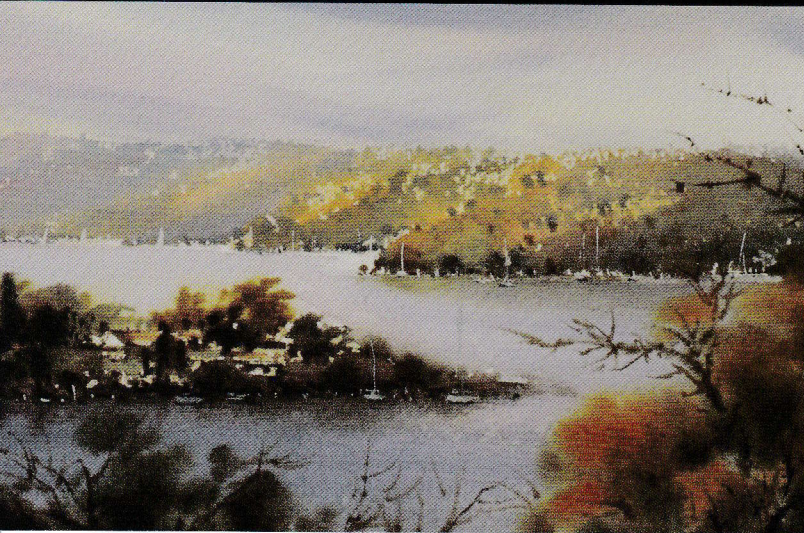

JOSEFIA LEMON

26 July - 12 October 2014

JOSEFIA LEMON *Tranquil Moments*

In this exhibition Josefia Lemon captures the vistas of the Middle Harbour area between Mosman and Cremorne in watercolours and oils, portraying the moments when the light transforms the quality of water and landscape from the everyday to the spiritual.